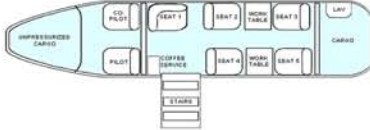

Pressurized Cabin
Coffee Bar
Range: 1,500 statute miles
Speed: 390 mph

N606KR CESSNA CITATION I

5 PASSENGERS

BEECHCRAFT KING AIR

Pressurized Cabin
Air Conditioning
Snack & Beverage Service
Leather Interior
Refreshment Center
Range: 1,000-1450 miles
Speed: 275-325 mph