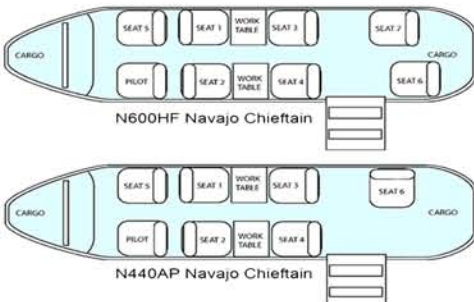

Pressurized Cabin
Coffee Bar
Range: 1,500 statute miles
Speed: 390 mph

N606KR CESSNA CITATION I

5 PASSENGERS

BEECHCRAFT KING AIR

Pressurized Cabin
Air Conditioning
Snack & Beverage Service
Leather Interior
Refreshment Center
Range: 1,000-1450 miles
Speed: 275-325 mph

N777AW BEECHCRAFT KING AIR 200

9 PASSENGERS

N199TT BEECHCRAFT KING AIR E90

8 PASSENGERS

N670AT BEECHCRAFT KING AIR B90

6 PASSENGERS

PIPER NAVAJO

Two Work Tables
Non-Pressurized Cabin
Air Conditioning
Snack & Beverage Service
Wing Locker Stowage
Range: 900 statute miles
Speed: 210 mph

N600HF PIPER NAVAJO CHIEFTAIN

7 PASSENGERS

N440AP PIPER NAVAJO CHIEFTAIN

6 PASSENGERS