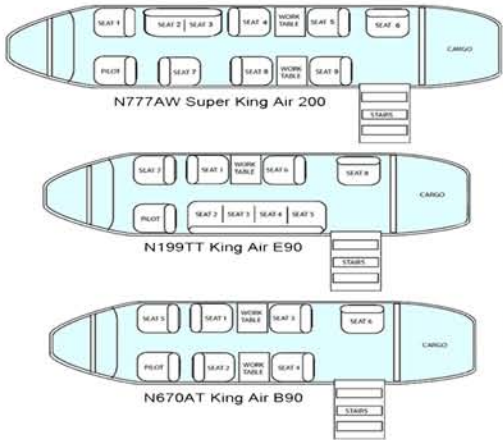

Pressurized Cabin
Coffee Bar
Range: 1,500 statute miles
Speed: 390 mph

N606KR CESSNA CITATION I

5 PASSENGERS

BEECHCRAFT KING AIR

Pressurized Cabin
Air Conditioning
Snack & Beverage Service
Leather Interior
Refreshment Center
Range: 1,000-1450 miles
Speed: 275-325 mph

N777AW BEECHCRAFT KING AIR 200

9 PASSENGERS

N199TT BEECHCRAFT KING AIR E90

8 PASSENGERS

N670AT BEECHCRAFT KING AIR B90

6 PASSENGERS

PIPER NAVAJO

Two Work Tables
Non-Pressurized Cabin
Air Conditioning
Snack & Beverage Service
Wing Locker Stowage
Range: 900 statute miles
Speed: 210 mph